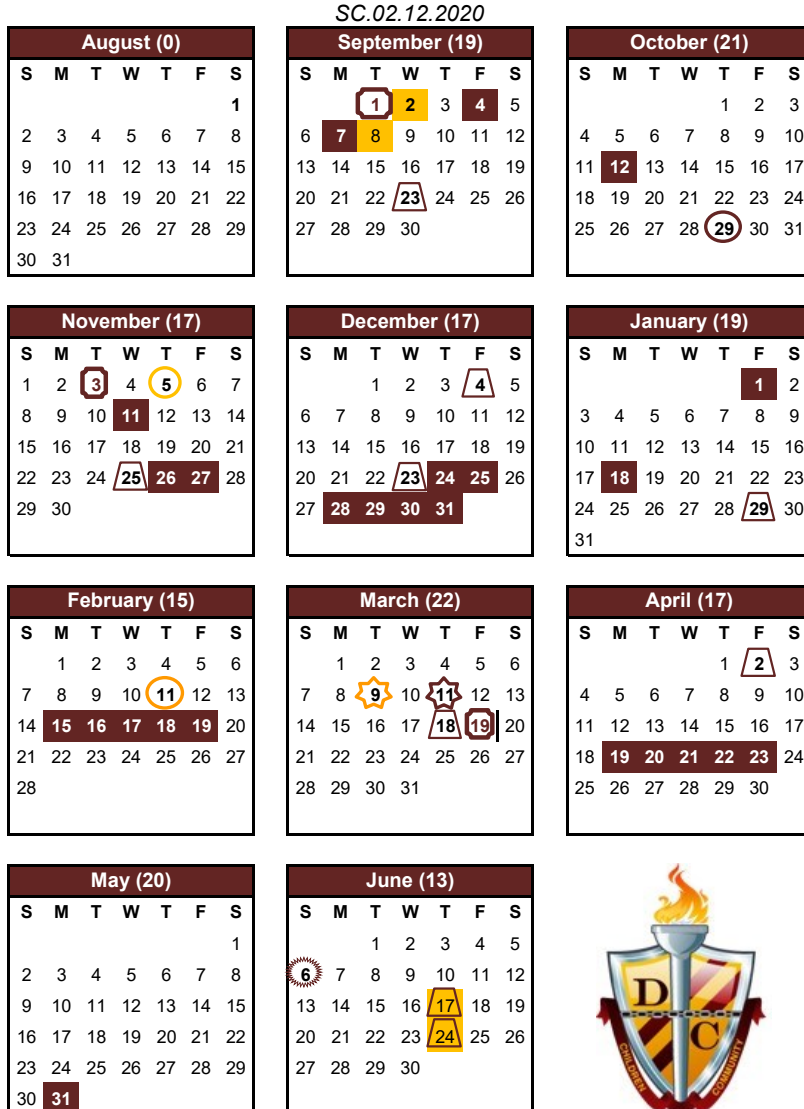

Dudley-Charlton Regional School District 2020-2021 School Calendar

September 1 - Educator New School Year Orientation
September 2 - First Day of School 1-12
 September 4 - No School - All
 September 7 - Labor Day - No School All
September 8 - First Day of School PreK-K
 September 23 - Early Release - All Students/Educator PD

 October 12 - Columbus Day - No School - All
 October 29 - Early Release - Parent Conferences 5-12

 Nov. 3 - No School All Students/Educator In-Service Day
 November 5 - Early Release - Parent Conferences PK-4
 November 11 - Veterans Day - No School - All
 November 25 - Early Release - All
 November 26-27 - Thanksgiving - No School - All

 December 4 - Early Release - All Students/Educator PD
 December 23 - Early Release - All
 Dec. 24 - Jan. 1, 2021 - No School - All - Holiday Vacation

 January 18 - MLK Day - No School - All
 January 29 - Early Release - All Students/Educator PD

Elementary (PK-4) Trimesters
Term 1 - Friday, December 4, 2020 (61)
Term 2 - Thursday, March 18, 2021 (61)
Term 3 - Last day of School June 2021

Secondary (5-12) Quarters
Quarter 1 - Friday, November 6, 2020 (44)
Quarter 2 - Friday January 22, 2021 (44)
Quarter 3 - Friday, April 2, 2021 (44)
Quarter 4 - Last day of school June 2021